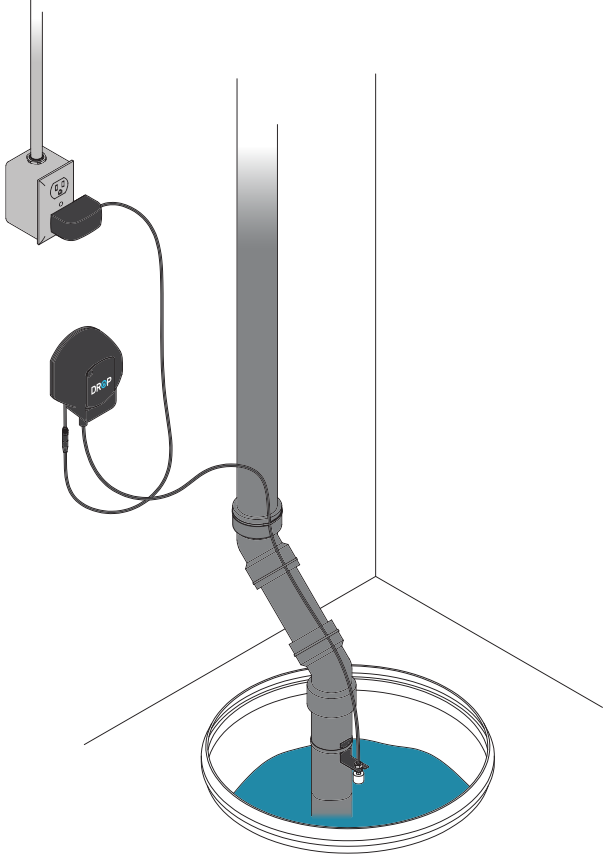

Benefits

The DROP Alert is a sophisticated wireless water sensor designed to integrate seamlessly with all other elements of the DROP Smart Water Management System. This wireless capability makes it easy to monitor and control it all right at your fingertips from any smartphone or other mobile device, whether you are at home or away.

DROP Alert provides critical data to the DROP water management system to help protect your home from water damage. DROP Alert will sense high or low water levels and continuously monitor the temperature. This is especially useful in homes that depend on a sump pump to keep their basement dry.

The DROP Hub

The Alert requires the function of the DROP Hub for remote monitoring. The Hub is the connection to everything on the DROP Smart Water Management System. It integrates all your DROP residential water devices together.

Installation of the DROP Alert is quick and easy.

Simply mount it to the wall, fasten its float to the desired level, then add to your existing DROP Hub.

The DROP Hub

The DROP Alert requires the function of the DROP Hub. The hub is the connection to everything on the DROP Smart Water Management system. It integrates all of your residential water devices together.